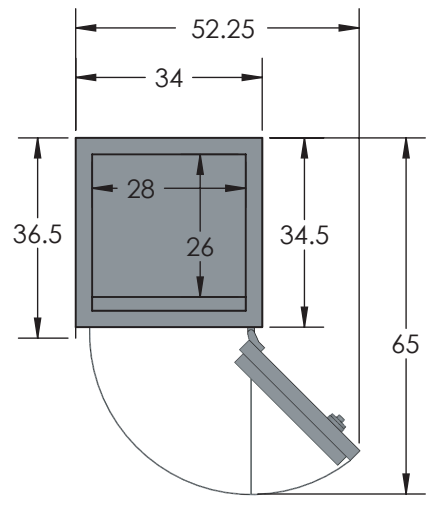

BROWN SAFE

Inside Dimensions 72"H x 28"W x 26"D
Outside Dimensions 77.5"H x 34"W x 36.5"D
Cubic Foot Capacity - 30
Weight - 2,850 lbs.

Estate TL-15 COM 7228 Luxury Safe

Perspective View

Plan View

Side View

** Shown with standard interior configuration
***Please add 1" to all exterior dimensions to allow for installation.

Upgraded Interior Configurations

Interior Configuration 1

Interior Configuration 2

Interior Configuration 3