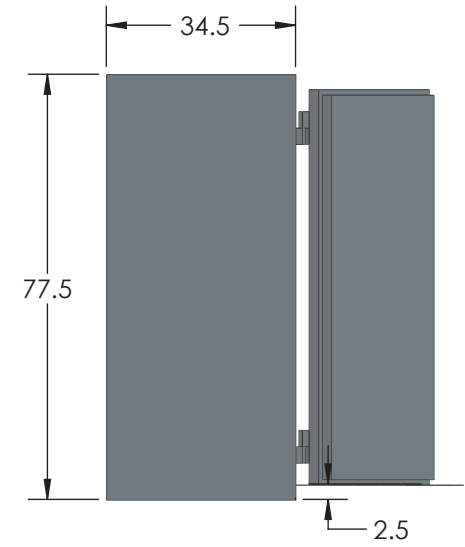

BROWN SAFE

Inside Dimensions 72"H x 28"W x 26"D
Outside Dimensions 77.5"H x 34"W x 36.5"D
Cubic Foot Capacity - 30
Weight - 2,850 lbs.

Estate TL-15 COM 7228 Luxury Safe

Perspective View

Plan View

Side View

** Shown with standard interior configuration
***Please add 1" to all exterior dimensions to allow for installation.

Upgraded Interior Configurations

Interior Configuration 1

Interior Configuration 2

Interior Configuration 3