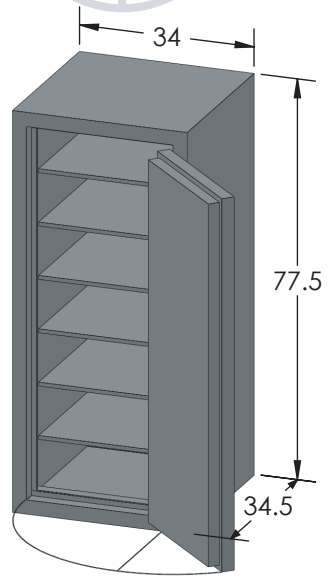

BROWN SAFE

Inside Dimensions 72"H x 28"W x 26"D
Outside Dimensions 77.5"H x 34"W x 36.5"D
Cubic Foot Capacity - 30
Weight - 2,850 lbs.

Estate TL-15 COM 7228 Luxury Safe

Perspective View

Plan View

Side View

** Shown with standard interior configuration
***Please add 1" to all exterior dimensions to allow for installation.

Upgraded Interior Configurations

Interior Configuration 1

Interior Configuration 2

Interior Configuration 3